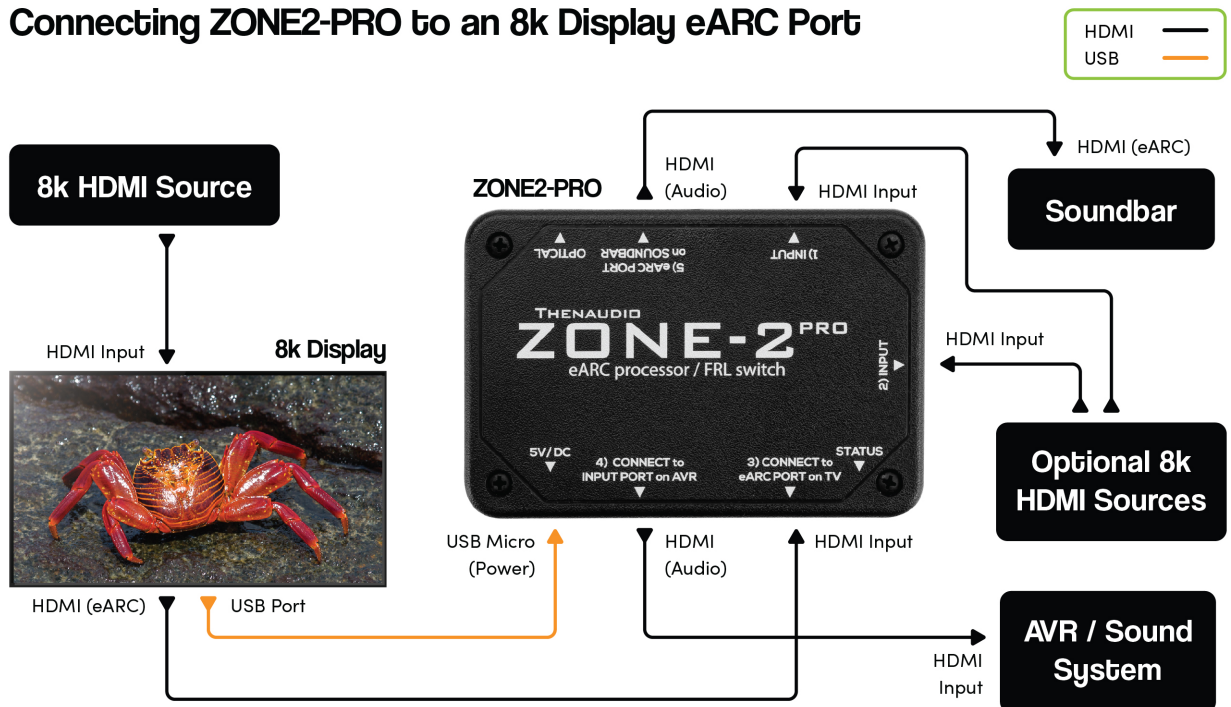

Connecting ZONE2-PRO to an 8k Display eARC Port